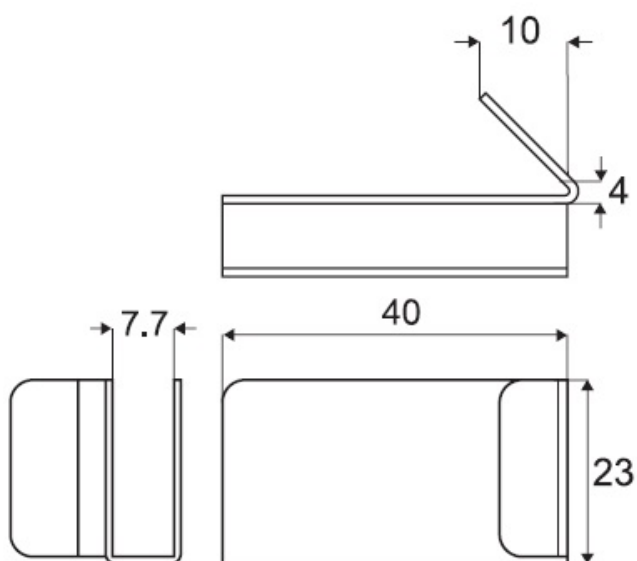

PRODUCT SHEET

Description:

Glass Door Handle # 1250, Brass Plated, Left Hand

Item number:

17.40.035-0

Units	Box	Carton	HS Code	Barcode
Pcs.	200	1000	8302420090	 5704866071901

SISO A/S

Mileparken 11
DK-2740 Skovlunde
Denmark
VAT: DK 24786013